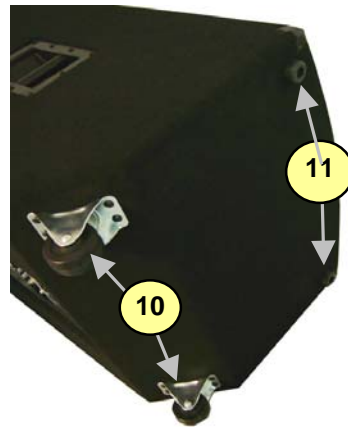

## élite Series

#	Part#	Description
<b>Labeled Components</b>		
1	18/063Y8M	18" 8R1200WPGM SPEAKER DCR6.1R
2	Z605	LS800P/LS808/LS808B GRILL ‡
3	Z606	LS800P/LS808/LS808B GRILL BAR ‡
4	8259D	"Y" LOGO ELITE SERIES LARFED DOMED
5	8551	BAR HANDLE RIGHT ANGLE TOP LOAD
6	8565	BAR HANDLE ALL METAL
7	8483	ADAPTER, SPEAKER STAND, METAL, BLACK
8	8569	CORNER, 2 LEGS NO LIP BLACK OXIDE
9	8562	CORNER, 3 LEGS, BLACK OXIDE
10	8579	4000 SERIES RIGID CASTER
11	8545	RECESSED RUBBER BUMPER WITH WASHER
12	3522/8632	DPDT PUSH SW/ROUND PUSH BUTTON GREY
13	4537/8393	10K LIN 9MM DETENT P25/GREY STYLE 1 KNOB
14	4567/8394	20K 5C R/A 9MM P25/GREEN STYLE 1 KNOB
15	4569/8395	10K LIN 12MM STEREO P21/BLUE STYLE 1 KNOB
16	3921	1/4" JCK PCB MT VERT STER RT SWT
17	3925	XLR FEML PCB MT VERT 24MM U-CONT
18	3453	XLR MALE PCB MT VERT
19	3585	DPDT ROKR SW QUIK 250" AC/PWR IEC
20	2408	8.0 AMP CIRCUIT BREAKER
21	3645	AC SOCKET RECEPTACLE WITH 0.250
22	3426 (120V)	8' 3/16 SJT AC LINE CORD REMOVABLE
22	3474 (230V)	6' 3X.075MM AC LINE CORD EURO-R