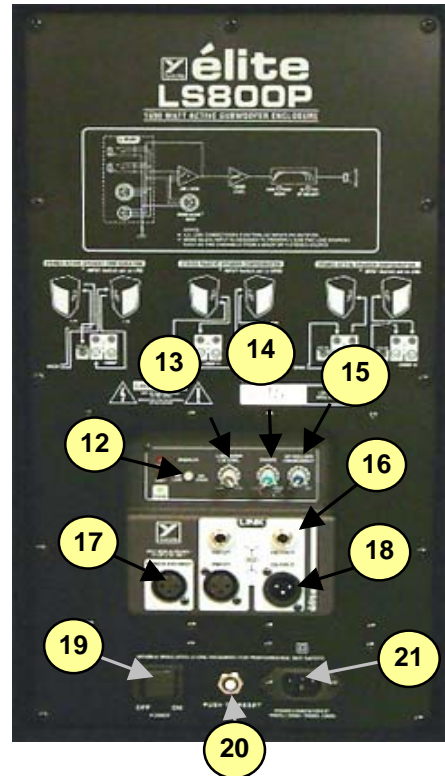

# LS800P

## élite Series

#	Part#	Description
<b>Labeled Components</b>		
1	18/063Y8M	18" 8R1200WPGM SPEAKER DCR6.1R
2	Z605	LS800P/LS808/LS808B GRILL ‡
3	Z606	LS800P/LS808/LS808B GRILL BAR ‡
4	8259D	"Y" LOGO ELITE SERIES LARFED DOMED
5	8551	BAR HANDLE RIGHT ANGLE TOP LOAD
6	8565	BAR HANDLE ALL METAL
7	8483	ADAPTER, SPEAKER STAND, METAL, BLACK
8	8569	CORNER, 2 LEGS NO LIP BLACK OXIDE
9	8562	CORNER, 3 LEGS, BLACK OXIDE
10	8579	4000 SERIES RIGID CASTER
11	8545	RECESSED RUBBER BUMPER WITH WASHER
12	3522/8632	DPDT PUSH SW/ROUND PUSH BUTTON GREY
13	4537/8393	10K LIN 9MM DETENT P25/GREY STYLE 1 KNOB
14	4567/8394	20K 5C R/A 9MM P25/GREEN STYLE 1 KNOB
15	4569/8395	10K LIN 12MM STEREO P21/BLUE STYLE 1 KNOB
16	3921	1/4" JCK PCB MT VERT STER RT SWT
17	3925	XLR FEML PCB MT VERT 24MM U-CONT
18	3453	XLR MALE PCB MT VERT
19	3585	DPDT ROKR SW QUIK 250" AC/PWR IEC
20	2408	8.0 AMP CIRCUIT BREAKER
21	3645	AC SOCKET RECEPTACLE WITH 0.250
22	3426 (120V)	8' 3/16 SJT AC LINE CORD REMOVABLE
22	3474 (230V)	6' 3X.075MM AC LINE CORD EURO-R