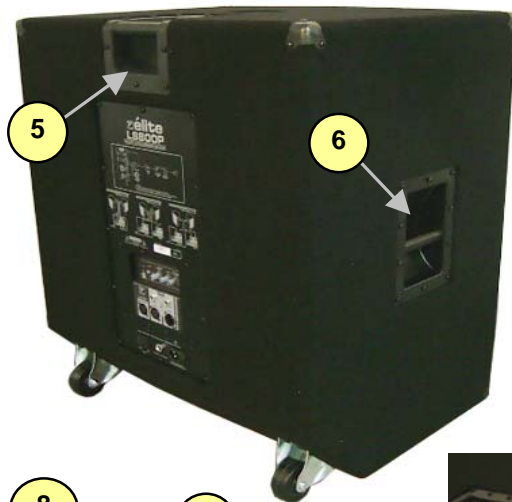

# LS800P

## élite Series

#	Part#	Description
<b>Labeled Components</b>		
1	18/063Y8M	18" 8R1200WPGM SPEAKER DCR6.1R
2	Z605	LS800P/LS808/LS808B GRILL ‡
3	Z606	LS800P/LS808/LS808B GRILL BAR ‡
4	8259D	"Y" LOGO ELITE SERIES LARFED DOMED
5	8551	BAR HANDLE RIGHT ANGLE TOP LOAD
6	8565	BAR HANDLE ALL METAL
7	8483	ADAPTER, SPEAKER STAND, METAL, BLACK
8	8569	CORNER, 2 LEGS NO LIP BLACK OXIDE
9	8562	CORNER, 3 LEGS, BLACK OXIDE
10	8579	4000 SERIES RIGID CASTER
11	8545	RECESSED RUBBER BUMPER WITH WASHER
12	3522/8632	DPDT PUSH SW/ROUND PUSH BUTTON GREY
13	4537/8393	10K LIN 9MM DETENT P25/GREY STYLE 1 KNOB
14	4567/8394	20K 5C R/A 9MM P25/GREEN STYLE 1 KNOB
15	4569/8395	10K LIN 12MM STEREO P21/BLUE STYLE 1 KNOB
16	3921	1/4" JCK PCB MT VERT STER RT SWT
17	3925	XLR FEML PCB MT VERT 24MM U-CONT
18	3453	XLR MALE PCB MT VERT
19	3585	DPDT ROKR SW QUIK 250" AC/PWR IEC
20	2408	8.0 AMP CIRCUIT BREAKER
21	3645	AC SOCKET RECEPTACLE WITH 0.250
22	3426 (120V)	8' 3/16 SJT AC LINE CORD REMOVABLE
22	3474 (230V)	6' 3X.075MM AC LINE CORD EURO-R