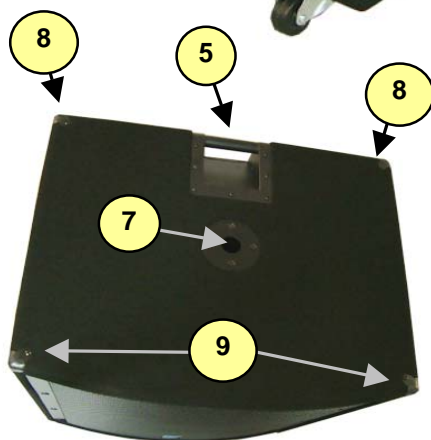

# LS800P

## élite Series

#	Part#	Description
<b>Labeled Components</b>		
1	18/063Y8M	18" 8R1200WPGM SPEAKER DCR6.1R
2	Z605	LS800P/LS808/LS808B GRILL ‡
3	Z606	LS800P/LS808/LS808B GRILL BAR ‡
4	8259D	"Y" LOGO ELITE SERIES LARFED DOMED
5	8551	BAR HANDLE RIGHT ANGLE TOP LOAD
6	8565	BAR HANDLE ALL METAL
7	8483	ADAPTER, SPEAKER STAND, METAL, BLACK
8	8569	CORNER, 2 LEGS NO LIP BLACK OXIDE
9	8562	CORNER, 3 LEGS, BLACK OXIDE
10	8579	4000 SERIES RIGID CASTER
11	8545	RECESSED RUBBER BUMPER WITH WASHER
12	3522/8632	DPDT PUSH SW/ROUND PUSH BUTTON GREY
13	4537/8393	10K LIN 9MM DETENT P25/GREY STYLE 1 KNOB
14	4567/8394	20K 5C R/A 9MM P25/GREEN STYLE 1 KNOB
15	4569/8395	10K LIN 12MM STEREO P21/BLUE STYLE 1 KNOB
16	3921	1/4" JCK PCB MT VERT STER RT SWT
17	3925	XLR FEML PCB MT VERT 24MM U-CONT
18	3453	XLR MALE PCB MT VERT
19	3585	DPDT ROKR SW QUIK 250" AC/PWR IEC
20	2408	8.0 AMP CIRCUIT BREAKER
21	3645	AC SOCKET RECEPTACLE WITH 0.250
22	3426 (120V)	8' 3/16 SJT AC LINE CORD REMOVABLE
22	3474 (230V)	6' 3X.075MM AC LINE CORD EURO-R