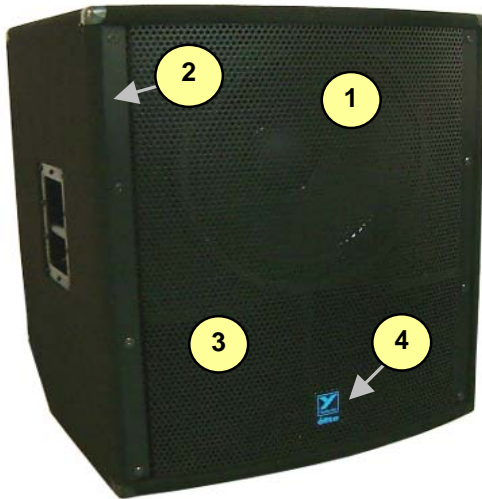

# LS800P

## élite Series

#	Part#	Description
<b>Labeled Components</b>		
1	18/063Y8M	18" 8R1200WPGM SPEAKER DCR6.1R
2	Z605	LS800P/LS808/LS808B GRILL ‡
3	Z606	LS800P/LS808/LS808B GRILL BAR ‡
4	8259D	"Y" LOGO ELITE SERIES LARFED DOMED
5	8551	BAR HANDLE RIGHT ANGLE TOP LOAD
6	8565	BAR HANDLE ALL METAL
7	8483	ADAPTER, SPEAKER STAND, METAL, BLACK
8	8569	CORNER, 2 LEGS NO LIP BLACK OXIDE
9	8562	CORNER, 3 LEGS, BLACK OXIDE
10	8579	4000 SERIES RIGID CASTER
11	8545	RECESSED RUBBER BUMPER WITH WASHER
12	3522/8632	DPDT PUSH SW/ROUND PUSH BUTTON GREY
13	4537/8393	10K LIN 9MM DETENT P25/GREY STYLE 1 KNOB
14	4567/8394	20K 5C R/A 9MM P25/GREEN STYLE 1 KNOB
15	4569/8395	10K LIN 12MM STEREO P21/BLUE STYLE 1 KNOB
16	3921	1/4" JCK PCB MT VERT STER RT SWT
17	3925	XLR FEML PCB MT VERT 24MM U-CONT
18	3453	XLR MALE PCB MT VERT
19	3585	DPDT ROKR SW QUIK 250" AC/PWR IEC
20	2408	8.0 AMP CIRCUIT BREAKER
21	3645	AC SOCKET RECEPTACLE WITH 0.250
22	3426 (120V)	8' 3/16 SJT AC LINE CORD REMOVABLE
22	3474 (230V)	6' 3X.075MM AC LINE CORD EURO-R