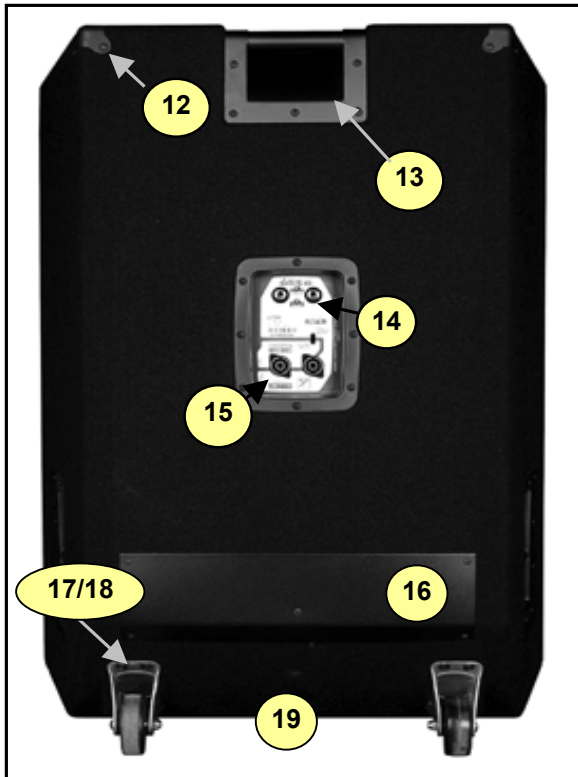

L804

élite L-Series

#	Part#	Description
Labeled Components		
1	H15	HORN 90X60 1.4" STY
2	DE600	8R 75W 1.4" DRIVER B&C DE600
3	152198R	15" 8R 400W PGM NEO SPEAKER
4	H16	HORN 90X60 DUAL SPKR MID HORN
5	7289	6.5" 8R 75W PGM SPEAKER
6	P11	FOAM PHASE PLUG
7	Z380	L804 GRILLE*
8	8906	#14X2 ALLEN FLAT HD WOOD SCREW JS500
9	Z386	L804 GRILLE BAR*
10	8259D	"Y" LOGO ELITE SERIES LARGE DOMED
11	8569	CORNER, 2 LEGS, NO LIP, BLACK OXIDE
12	8562	CORNER, 3 LEGS, BLACK OXIDE
13	8551	BAR HANDLE RIGHT ANGLE TOP LOAD
14	3924	1/4" JACK PCB MT VERT
15	3628	SPEAKON JACK 4C PCB MT VERT 250TAB GREY
16	M766	STEEL POWDER PAINTED BLACK KICK PLATE
17	8579	#3386 STATIONARY WHEEL
18	8770	1/4-20 X 1-5/16 TRUSS PH MS JS500 BOLT
19	8545	RECESSED RUBBER FEET WITH WASHER
20	8709	1/4-20X1.5 PAN PHIL MS ZINC CLEAR
21	8739	M6X30 HEX BOLT ZINC CLEAR
22	N/A	HF DRIVER MOUNTING BRACKET*
23	DE600KIT	8R 75W 1.4" RECONE KIT FOR DE600
24	3651	12V 36W #1195 BULB (SC BAYONET)
25	3641	SC BAYONET WIRE SOCKET TINNED
26	8565	BAR HANDLE ALL METAL
27	8726	3/8-16X1-1/2 GRD5 FLAT SCKT HD PLAIN
28	8514	BLACK BLANK XOVER DISH PLASTIC