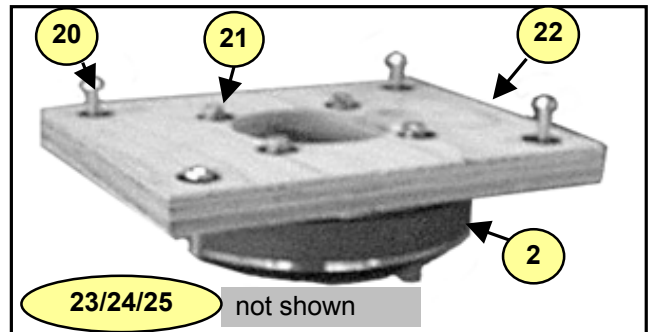

L804

élite L-Series

#	Part#	Description
Labeled Components		
1	H15	HORN 90X60 1.4" STY
2	DE600	8R 75W 1.4" DRIVER B&C DE600
3	152198R	15" 8R 400W PGM NEO SPEAKER
4	H16	HORN 90X60 DUAL SPKR MID HORN
5	7289	6.5" 8R 75W PGM SPEAKER
6	P11	FOAM PHASE PLUG
7	Z380	L804 GRILLE*
8	8906	#14X2 ALLEN FLAT HD WOOD SCREW JS500
9	Z386	L804 GRILLE BAR*
10	8259D	"Y" LOGO ELITE SERIES LARGE DOMED
11	8569	CORNER, 2 LEGS, NO LIP, BLACK OXIDE
12	8562	CORNER, 3 LEGS, BLACK OXIDE
13	8551	BAR HANDLE RIGHT ANGLE TOP LOAD
14	3924	1/4" JACK PCB MT VERT
15	3628	SPEAKON JACK 4C PCB MT VERT 250TAB GREY
16	M766	STEEL POWDER PAINTED BLACK KICK PLATE
17	8579	#3386 STATIONARY WHEEL
18	8770	1/4-20 X 1-5/16 TRUSS PH MS JS500 BOLT
19	8545	RECESSED RUBBER FEET WITH WASHER
20	8709	1/4-20X1.5 PAN PHIL MS ZINC CLEAR
21	8739	M6X30 HEX BOLT ZINC CLEAR
22	N/A	HF DRIVER MOUNTING BRACKET*
23	DE600KIT	8R 75W 1.4" RECONE KIT FOR DE600
24	3651	12V 36W #1195 BULB (SC BAYONET)
25	3641	SC BAYONET WIRE SOCKET TINNED
26	8565	BAR HANDLE ALL METAL
27	8726	3/8-16X1-1/2 GRD5 FLAT SCKT HD PLAIN
28	8514	BLACK BLANK XOVER DISH PLASTIC