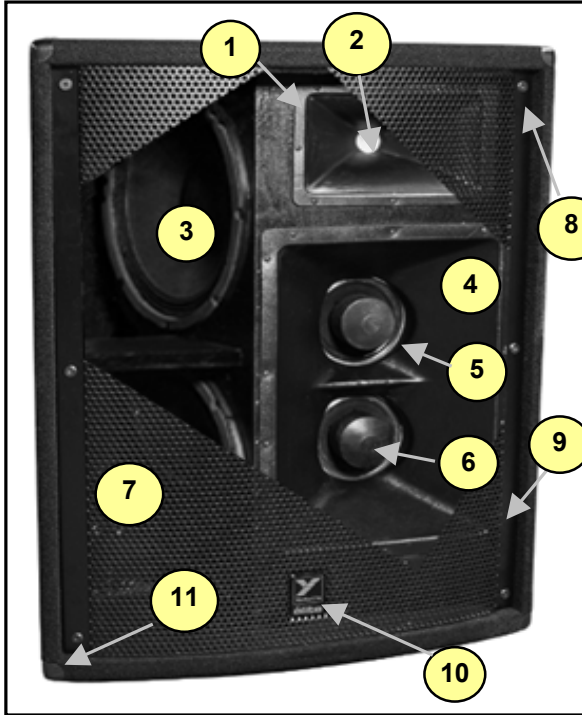

L804

élite L-Series

#	Part#	Description
Labeled Components		
1	H15	HORN 90X60 1.4" STY
2	DE600	8R 75W 1.4" DRIVER B&C DE600
3	152198R	15" 8R 400W PGM NEO SPEAKER
4	H16	HORN 90X60 DUAL SPKR MID HORN
5	7289	6.5" 8R 75W PGM SPEAKER
6	P11	FOAM PHASE PLUG
7	Z380	L804 GRILLE*
8	8906	#14X2 ALLEN FLAT HD WOOD SCREW JS500
9	Z386	L804 GRILLE BAR*
10	8259D	"Y" LOGO ELITE SERIES LARGE DOMED
11	8569	CORNER, 2 LEGS, NO LIP, BLACK OXIDE
12	8562	CORNER, 3 LEGS, BLACK OXIDE
13	8551	BAR HANDLE RIGHT ANGLE TOP LOAD
14	3924	1/4" JACK PCB MT VERT
15	3628	SPEAKON JACK 4C PCB MT VERT 250TAB GREY
16	M766	STEEL POWDER PAINTED BLACK KICK PLATE
17	8579	#3386 STATIONARY WHEEL
18	8770	1/4-20 X 1-5/16 TRUSS PH MS JS500 BOLT
19	8545	RECESSED RUBBER FEET WITH WASHER
20	8709	1/4-20X1.5 PAN PHIL MS ZINC CLEAR
21	8739	M6X30 HEX BOLT ZINC CLEAR
22	N/A	HF DRIVER MOUNTING BRACKET*
23	DE600KIT	8R 75W 1.4" RECONE KIT FOR DE600
24	3651	12V 36W #1195 BULB (SC BAYONET)
25	3641	SC BAYONET WIRE SOCKET TINNED
26	8565	BAR HANDLE ALL METAL
27	8726	3/8-16X1-1/2 GRD5 FLAT SCKT HD PLAIN
28	8514	BLACK BLANK XOVER DISH PLASTIC