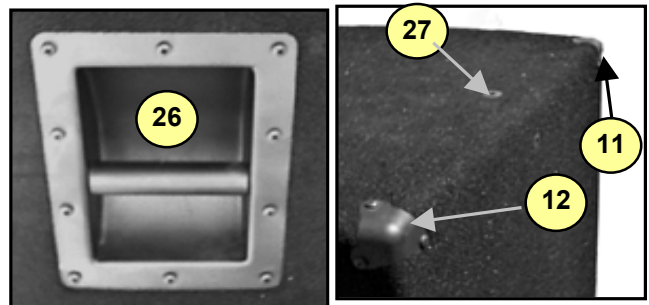

L804

élite L-Series

#	Part#	Description
Labeled Components		
1	H15	HORN 90X60 1.4" STY
2	DE600	8R 75W 1.4" DRIVER B&C DE600
3	152198R	15" 8R 400W PGM NEO SPEAKER
4	H16	HORN 90X60 DUAL SPKR MID HORN
5	7289	6.5" 8R 75W PGM SPEAKER
6	P11	FOAM PHASE PLUG
7	Z380	L804 GRILLE*
8	8906	#14X2 ALLEN FLAT HD WOOD SCREW JS500
9	Z386	L804 GRILLE BAR*
10	8259D	"Y" LOGO ELITE SERIES LARGE DOMED
11	8569	CORNER, 2 LEGS, NO LIP, BLACK OXIDE
12	8562	CORNER, 3 LEGS, BLACK OXIDE
13	8551	BAR HANDLE RIGHT ANGLE TOP LOAD
14	3924	1/4" JACK PCB MT VERT
15	3628	SPEAKON JACK 4C PCB MT VERT 250TAB GREY
16	M766	STEEL POWDER PAINTED BLACK KICK PLATE
17	8579	#3386 STATIONARY WHEEL
18	8770	1/4-20 X 1-5/16 TRUSS PH MS JS500 BOLT
19	8545	RECESSED RUBBER FEET WITH WASHER
20	8709	1/4-20X1.5 PAN PHIL MS ZINC CLEAR
21	8739	M6X30 HEX BOLT ZINC CLEAR
22	N/A	HF DRIVER MOUNTING BRACKET*
23	DE600KIT	8R 75W 1.4" RECONE KIT FOR DE600
24	3651	12V 36W #1195 BULB (SC BAYONET)
25	3641	SC BAYONET WIRE SOCKET TINNED
26	8565	BAR HANDLE ALL METAL
27	8726	3/8-16X1-1/2 GRD5 FLAT SCKT HD PLAIN
28	8514	BLACK BLANK XOVER DISH PLASTIC