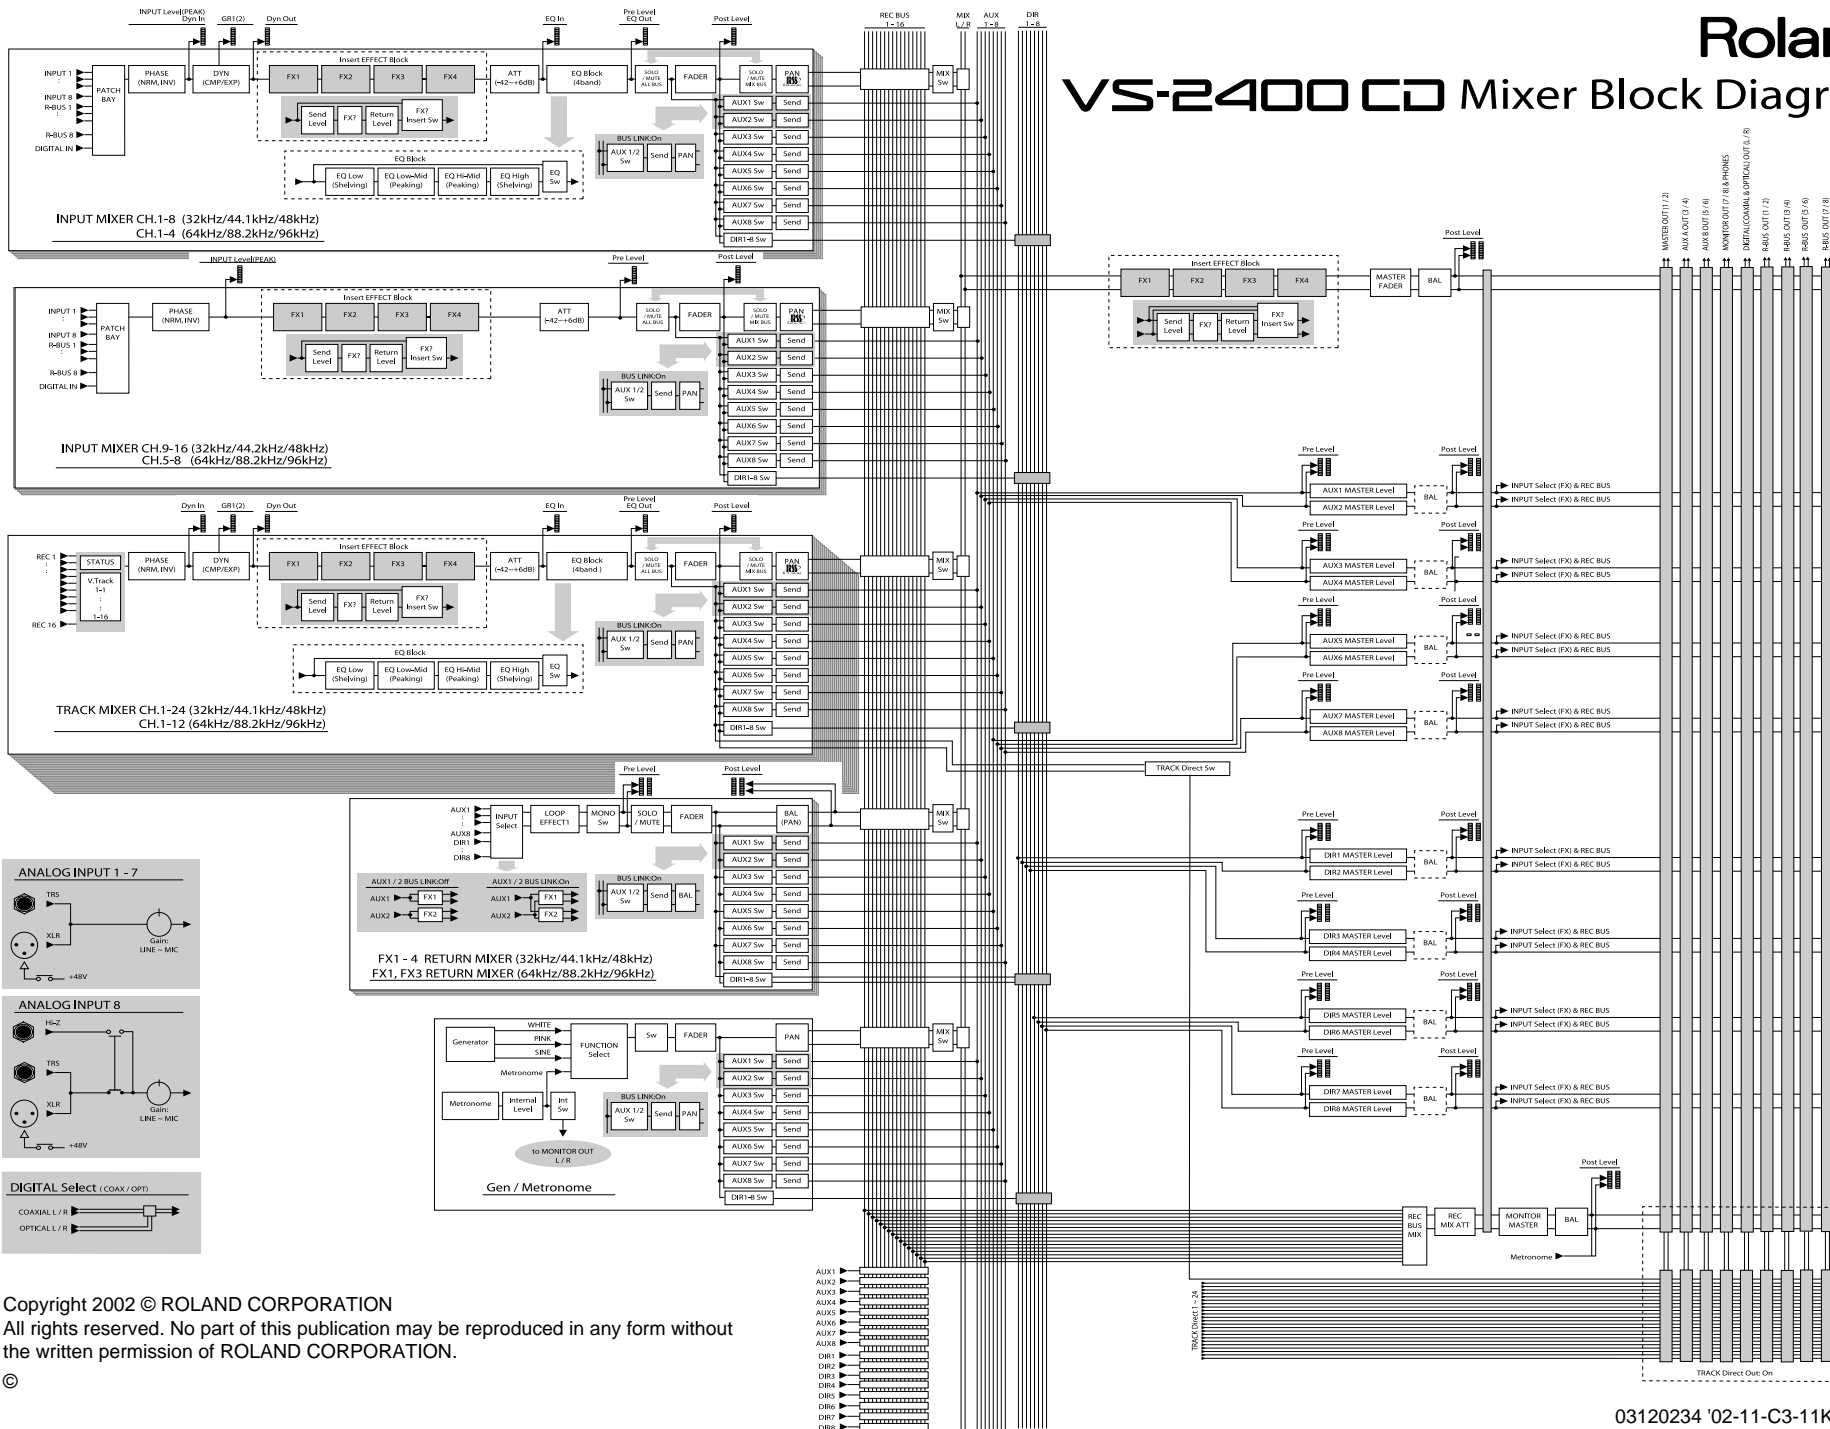

Roland® VS-2400 CD Mixer Block Diagram

Copyright 2002 © ROLAND CORPORATION
All rights reserved. No part of this publication may be reproduced in any form without the written permission of ROLAND CORPORATION.

©

03120234 '02-11-C3-11KS