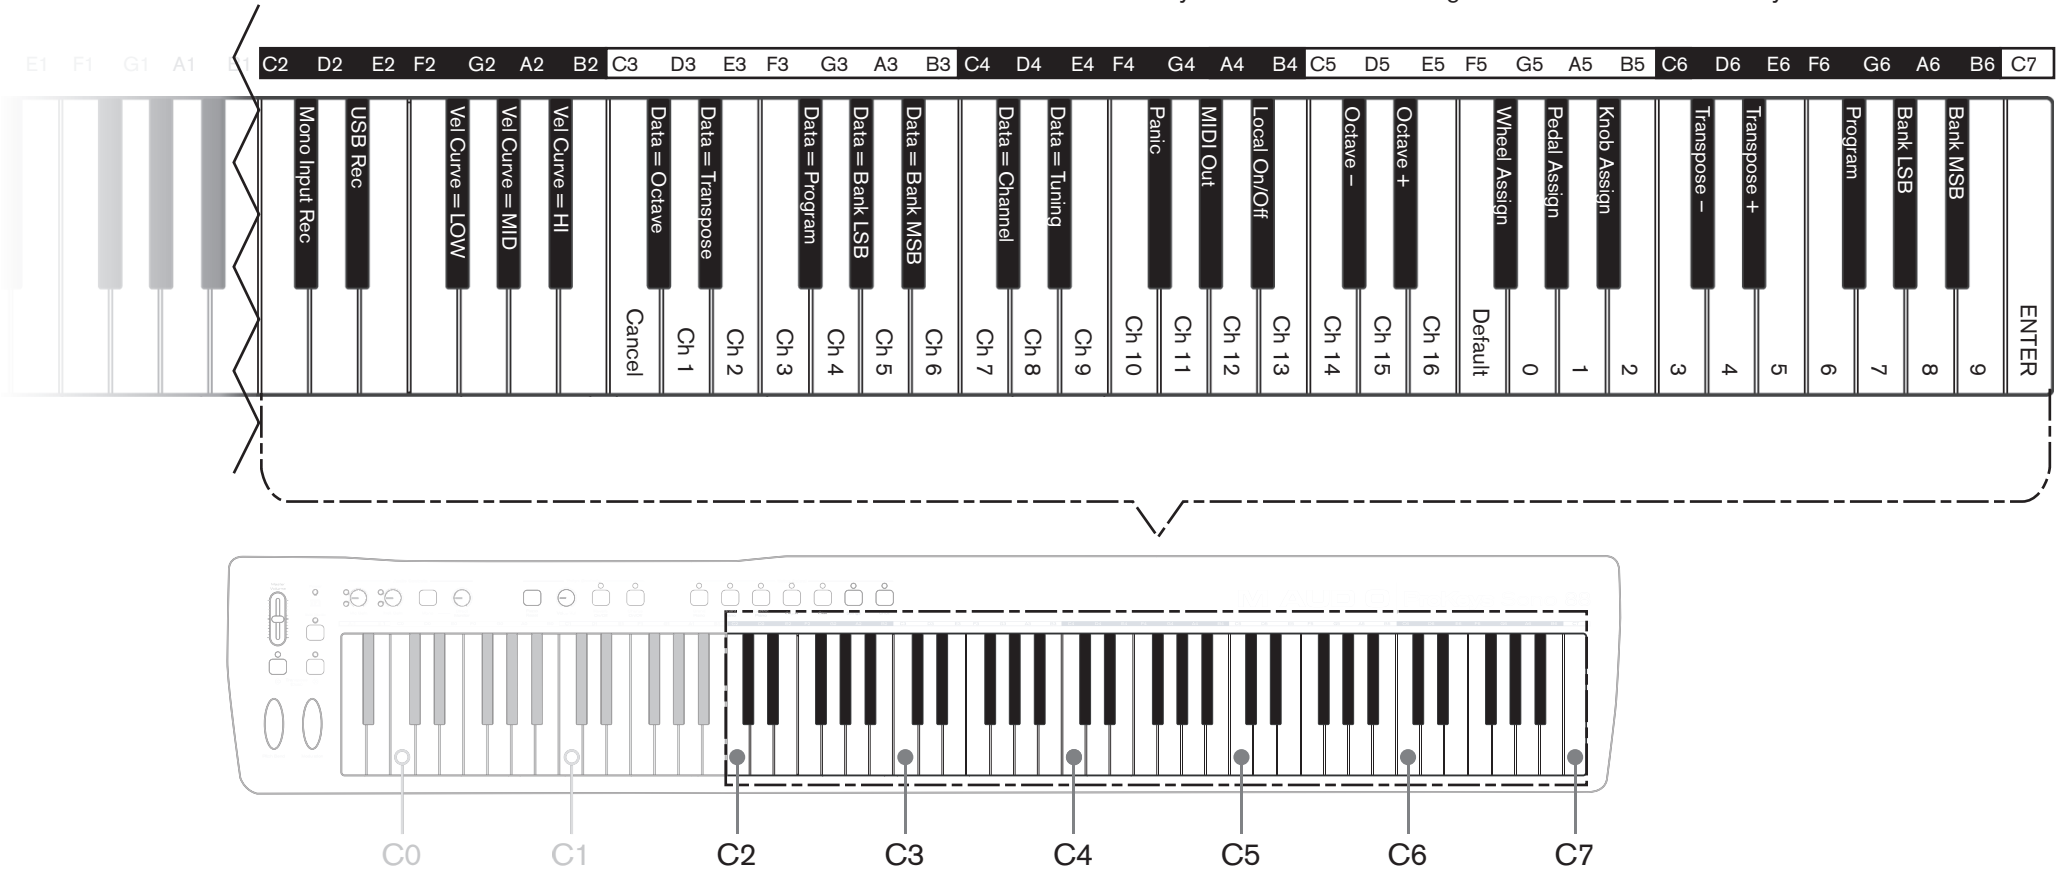

ProKeys Sono 88

The function keys in Edit Mode are the rightmost five octaves on ProKeys Sono 88 from C2 to C7.

Select **"Fit to Page"** in the print preferences, or your printer's equivalent setting for this feature, before printing this document.